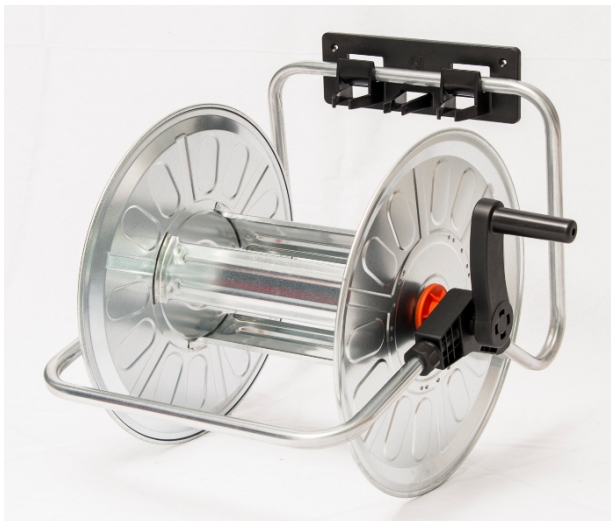

Hose reels

Zinc Line

info@agrati.net - <http://www.agrati.net>

Made of galvanized steel sheet and pipe, these models are marked by the best quality/price ratio. The models 130 and 131 are equipped with special brackets for hanging them on the wall.

Art. 131M

Portable wall hose reel, made of zinc plated steel

Equipped with:

- 1x Art. MPR 1175 Bracket for wall fixing
- 2x Plug-in connections

TECHNICAL DATA

8010943000861

EAN

8010943002414

Capacity

80 m 1/2"

Capacity

50 m 3/4"

Gross Weight

3,850 kg

Box sizes

475 x 350 x 410 mm

Pcs

30

Pallet sizes

120 x 96 x 217 cm

Volume (Pcs x cbm)

14

Pack.

1